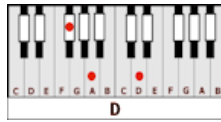

DON'T BRING ME DOWN - Electric Light Orchestra (A)

GUITAR / KEYBOARD CHORDS:

E= o221oo

D= xxo232

C= x32o1o

A= xo222o

G= 32ooo3

F#m= 244222

INTRO LICK: E-D-C-A x2

A
You got me running going out of my mind.....You got me thinking that I'm wasting my time

CHORUS1: Don't bring me down...no no no no no...ooh ooh-ooh
I'll tell you once more before I get off the floor
Don't bring me down

(a capella with clapping)

You're lookin' good just like a snake in the grass.....One of these days you're gonna break your glass

CHORUS1

BRIDGE (CHORDS ONLY): F#m A F#m A F#m A E

A

You got me shaking got me running away.....You got me crawling up to you everyday