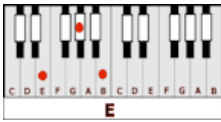

DON'T BRING ME DOWN - Electric Light Orchestra (A)

GUITAR / KEYBOARD CHORDS:

E= o221oo

D= xxo232

C= x32o1o

A= xo222o

G= 32ooo3

F#m= 244222

INTRO LICK: E-D-C-A x2

A
You got me running going out of my mind.....You got me thinking that I'm wasting my time

CHORUS1: Don't bring me down...no no no no no...ooh ooh-ooh
I'll tell you once more before I get off the floor
Don't bring me down

(a capella with clapping)

You're lookin' good just like a snake in the grass.....One of these days you're gonna break your glass

CHORUS1

BRIDGE (CHORDS ONLY): F#m A F#m A F#m A E

A

You got me shaking got me running away.....You got me crawling up to you everyday