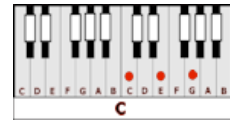

DON'T BRING ME DOWN - Electric Light Orchestra (A)

GUITAR / KEYBOARD CHORDS:

E= o221oo

D= xxo232

C= x32o1o

A= xo222o

G= 32ooo3

F#m= 244222

INTRO LICK: E-D-C-A x2

A
You got me running going out of my mind.....You got me thinking that I'm wasting my time

CHORUS1: Don't bring me down...no no no no no...ooh ooh-ooh
I'll tell you once more before I get off the floor
Don't bring me down

(a capella with clapping)

You're lookin' good just like a snake in the grass.....One of these days you're gonna break your glass

CHORUS1

BRIDGE (CHORDS ONLY): F#m A F#m A F#m A E

A

You got me shaking got me running away.....You got me crawling up to you everyday